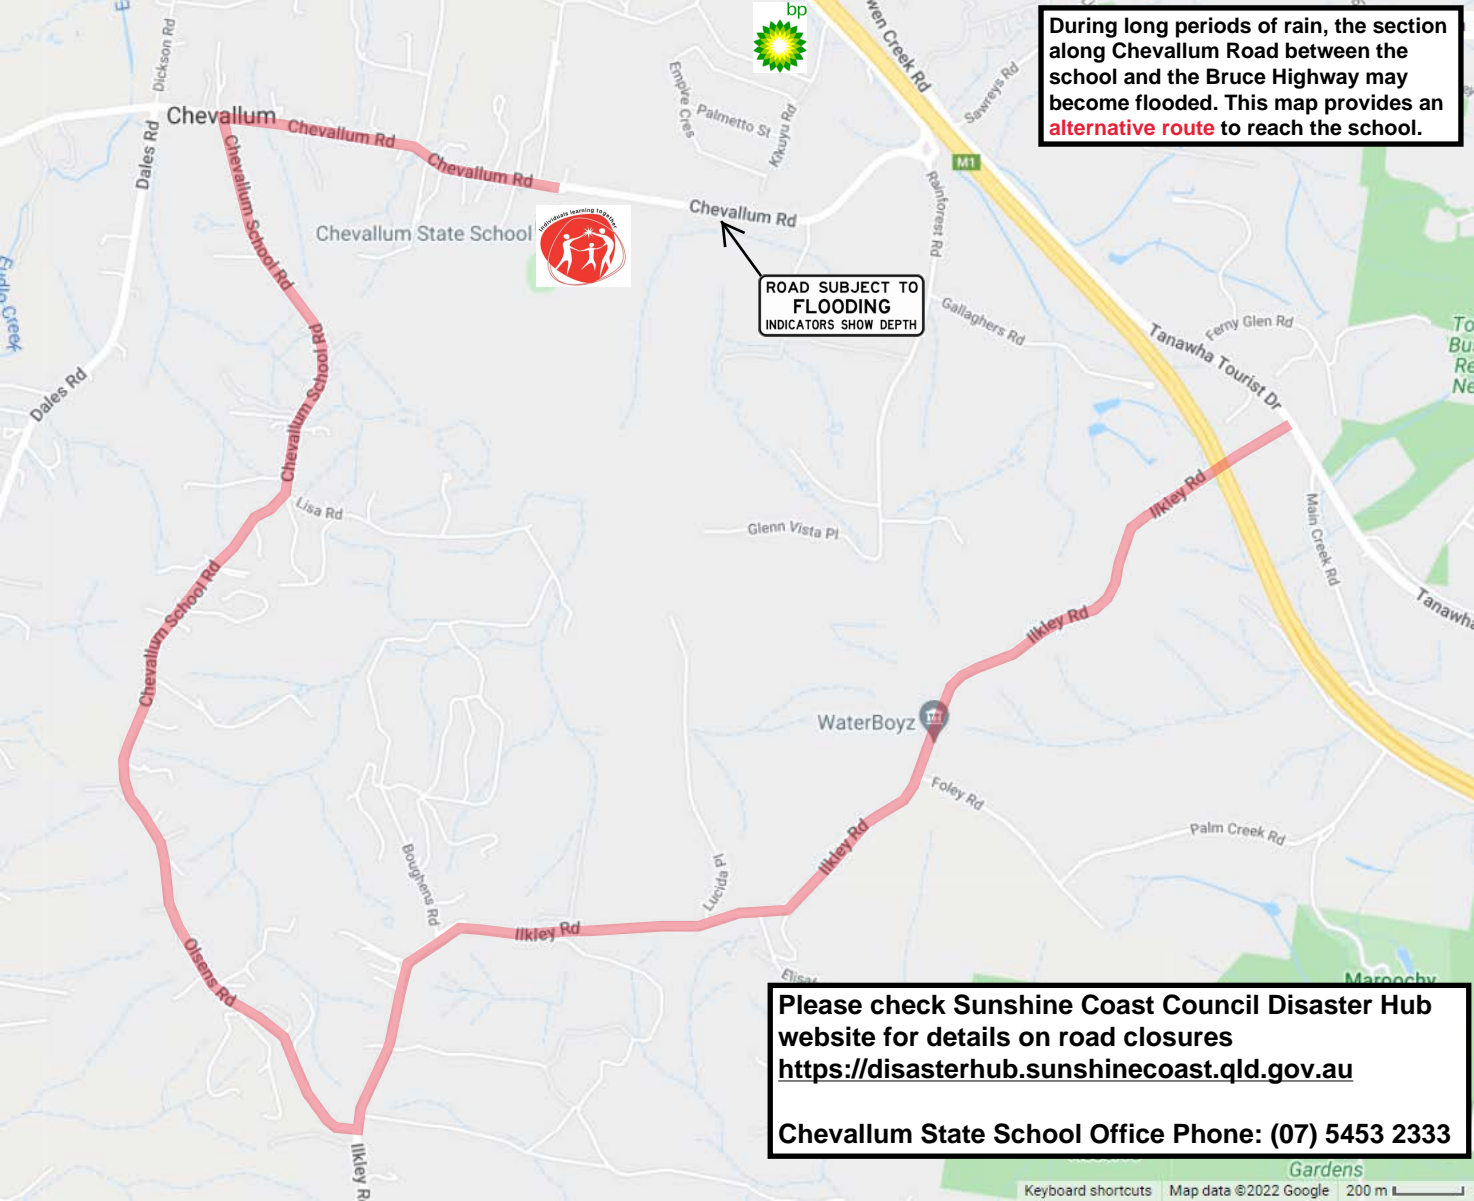

During long periods of rain, the section along Chevallum Road between the school and the Bruce Highway may become flooded. This map provides an **alternative route** to reach the school.

ROAD SUBJECT TO FLOODING
INDICATORS SHOW DEPTH